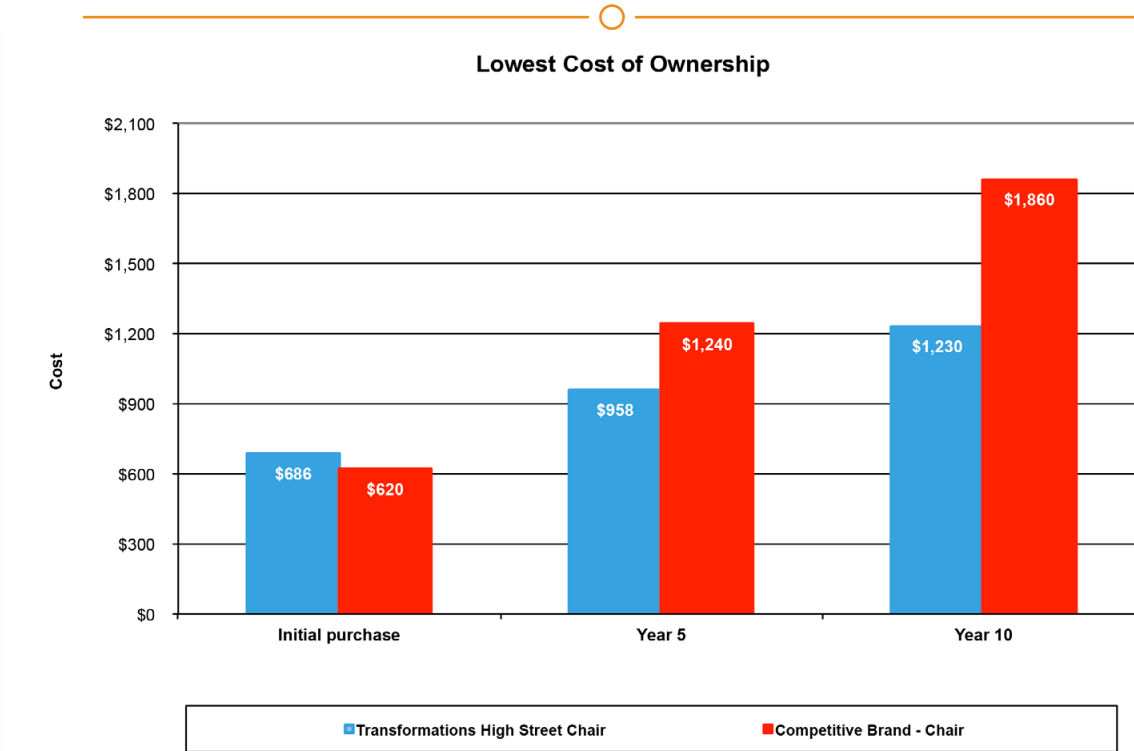

Lowest Cost of Ownership

Stretch Your Purchasing Power with **TRUE RENEW.™**

Transformations Furniture can help CFOs stretch their spending power with our patented **TRUE RENEW.™** construction and procurement partnership. Transformations manufactures furniture products with industry-leading quality and the lowest cost of ownership.

Compare the cost of buying Transformations **TRUE RENEW.™** construction with other competitors. While the initial cost to purchase Transformations may be slightly higher, you will profit from industry-leading quality and lowest cost of ownership in the first renew cycle.